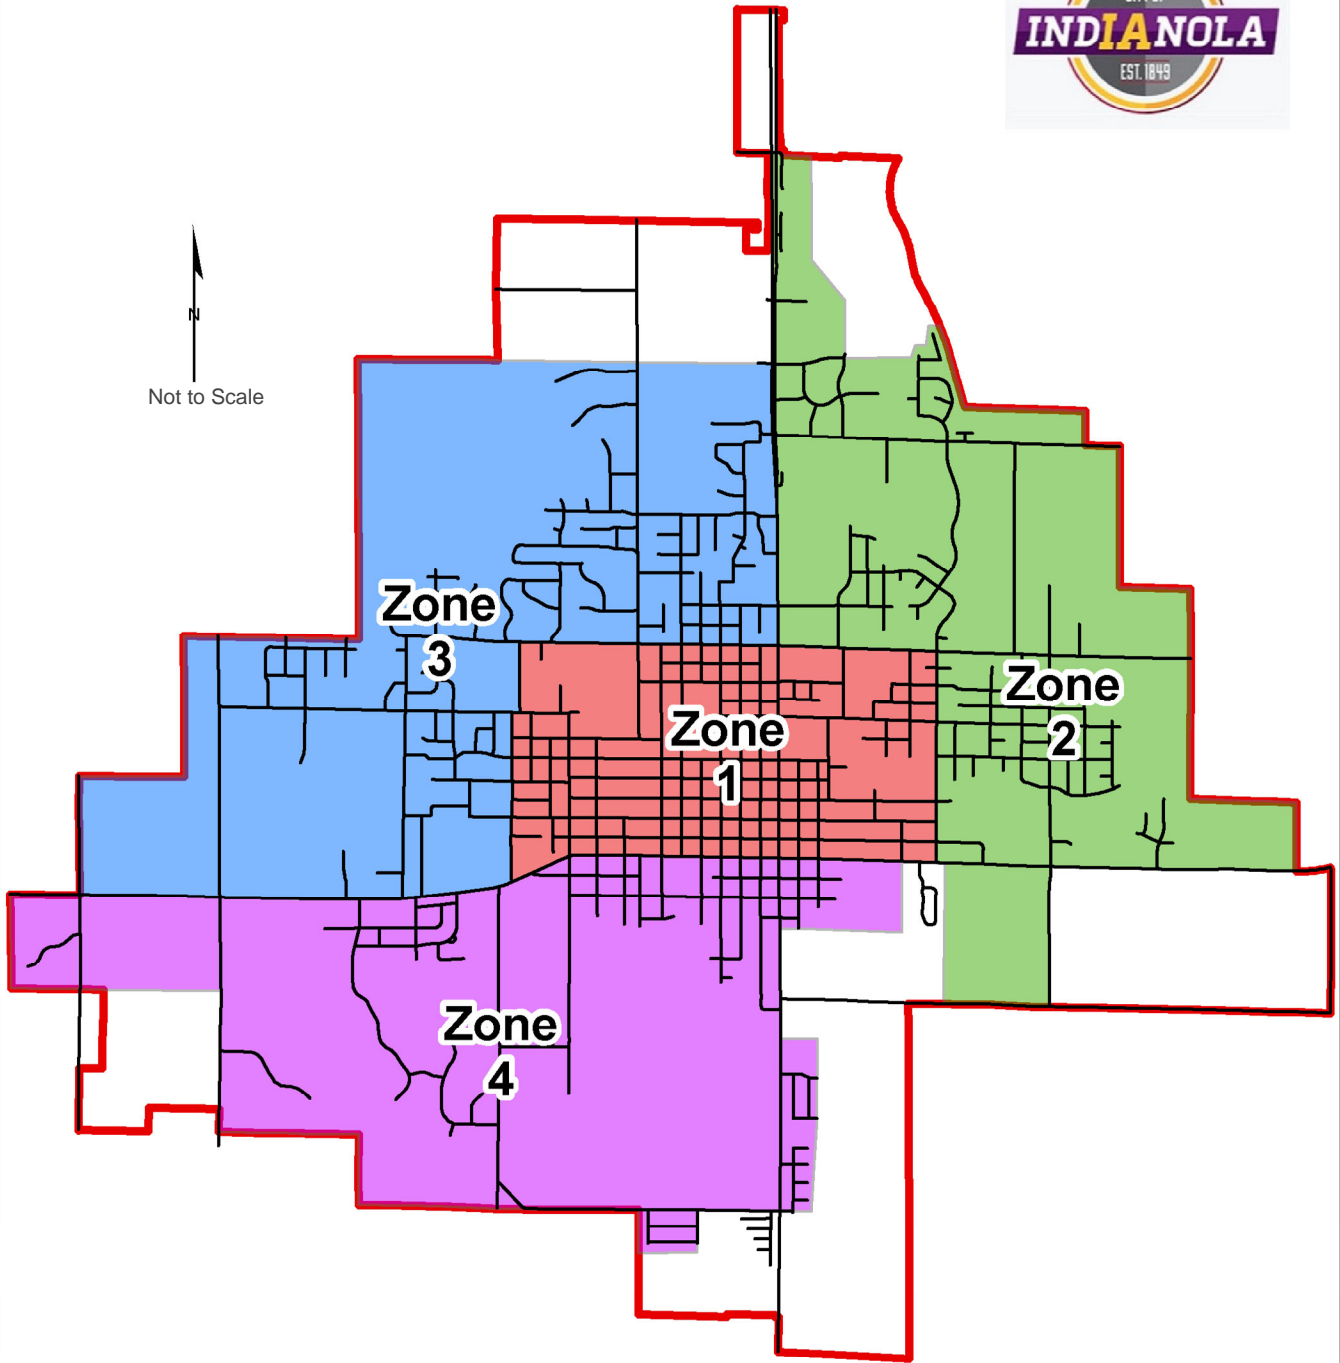

Street Sweeping Zones

↑ N
Not to Scale

Sweeping Zones			
	1		3
	2		4
			Roads
			Municipal Boundary

Map features are representations of original data sources and do not replace or modify land surveys, deeds, or other legal instruments defining land ownership or use. Although data is believed accurate, the City of Indianola does not guarantee this map to be free from errors.

Date map created: March 3, 2021